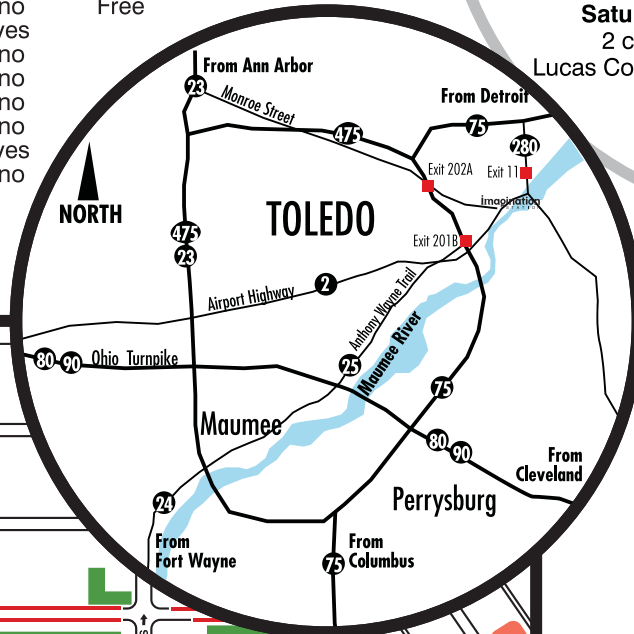

*Vist online for Mondays
Imagination Station is open.

Directions:

- ### From Columbus, OH
- North on US 23
 - North on I-75
 - Exit #201B Downtown onto Erie St.
 - Right onto Washington St.
 - Left onto Summit St.
 - We are 2 blocks ahead on the right

- ### From Ann Arbor, MI
- South on US 23
 - Merge left on I-475 East
 - Exit #202A onto Washington St.
 - Left onto Summit St.
 - We are 2 blocks ahead on the right

- ### From Detroit, MI
- South on I-75
 - South on I-280
 - Exit #11 onto Greenbelt Parkway
 - Left onto Cherry St.
 - Right onto Summit St.
 - We are 2 blocks ahead on the left

- ### From Cleveland, OH/Fort Wayne, IN Via Ohio Turnpike (80/90)
- Exit Ohio Turnpike at exit 64 (exit 4A)
 - North on I-75
 - Exit #201B Downtown onto Erie St.
 - Right onto Washington St.
 - Left onto Summit St.
 - We are 2 blocks ahead on the right

- ### From Fort Wayne, IN Via Route 24
- East on US 24
 - South on US 23/I-475
 - North on I-75
 - Exit #201B Downtown onto Erie St.
 - Right onto Washington St.
 - Left onto Summit St.
 - We are 2 blocks ahead on the right