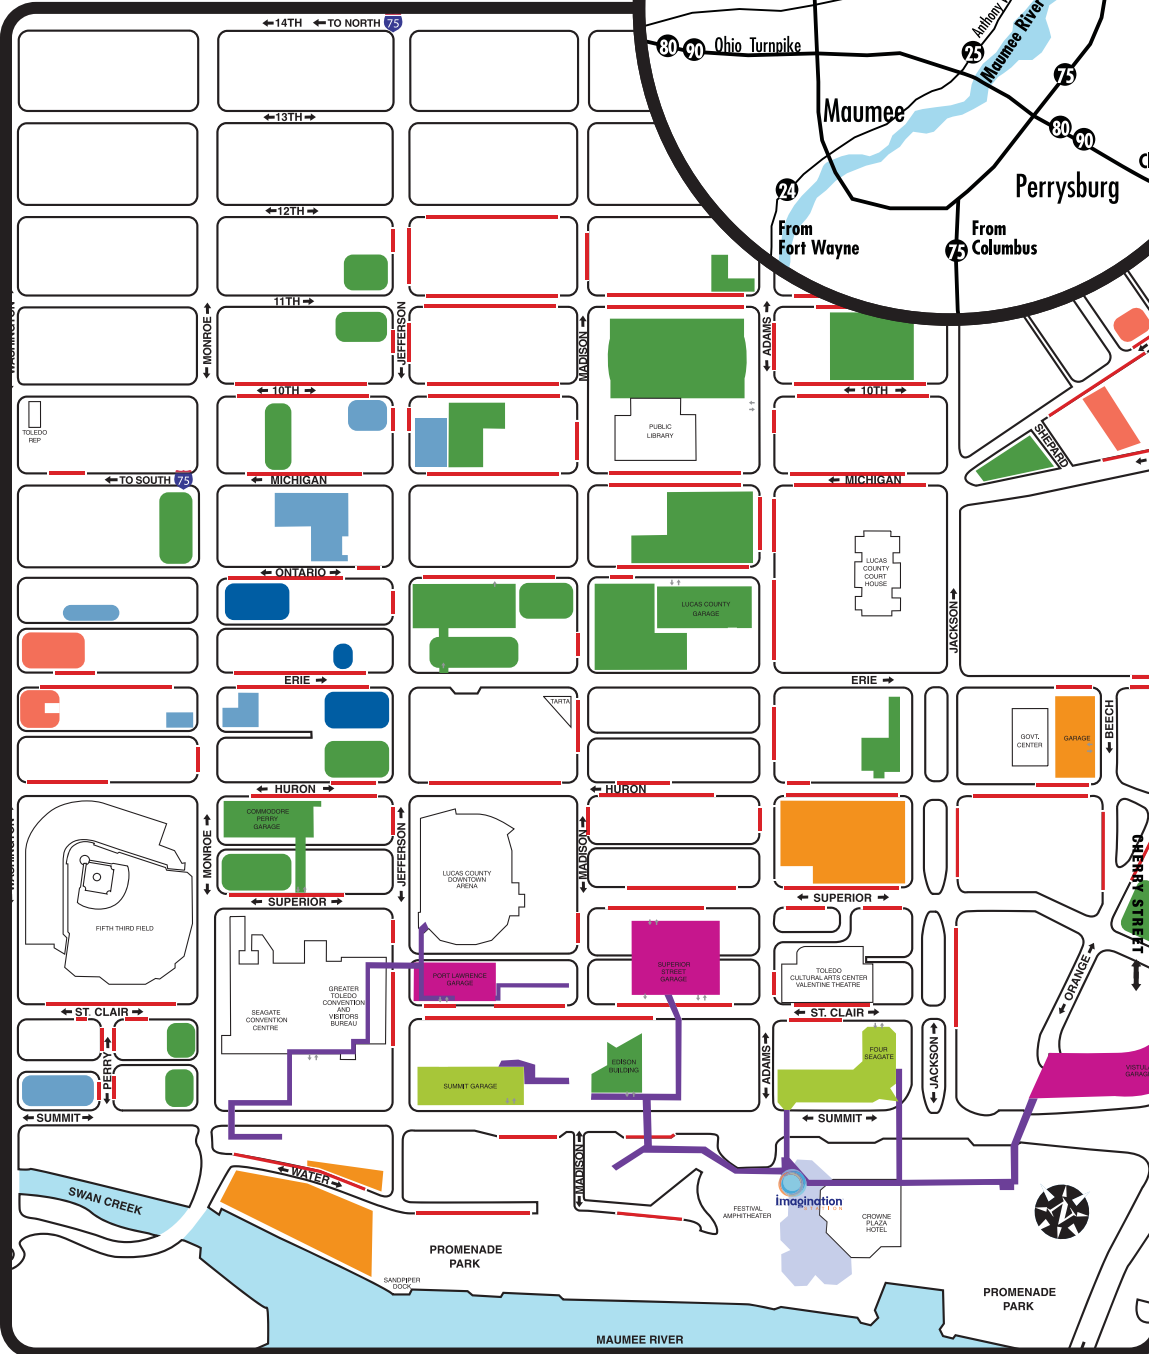

Parking

	Price	Attendant	Credit	FamilyPlus and above
Kwik Parking -Summit St	\$7	yes	no	Free
Kwik Parking -Erie/Madison	\$5-7	yes	no	Free
Kwik Parking -Huron/Jackson	\$5	yes	no	Free
Vistula Garage -Superior/Orange	\$4-8	yes	yes	Free
Park Smart -Superior	\$4-8	no	no	
Park Smart -Jefferson/St. Clair	\$4-8	no	no	
Summit Parking -Summit/Jefferson	\$3	no	no	
ReuPark -Water St.	\$4	no	no	
ReuPark -N. Superior	\$4	no	yes	
4 Seagate -St. Clair	\$6.25max	yes	no	

*Vist online for Mondays
Imagination Station is open.

Directions:

- ### From Columbus, OH
- North on US 23
 - North on I-75
 - Exit #201B Downtown onto Erie St.
 - Right onto Washington St.
 - Left onto Summit St.
 - We are 2 blocks ahead on the right

- ### From Cleveland, OH/Fort Wayne, IN Via Ohio Turnpike (80/90)
- Exit Ohio Turnpike at exit 64 (exit 4A)
 - North on I-75
 - Exit #201B Downtown onto Erie St.
 - Right onto Washington St.
 - Left onto Summit St.
 - We are 2 blocks ahead on the right

- ### From Fort Wayne, IN Via Route 24
- East on US 24
 - South on US 23/I-475
 - North on I-75
 - Exit #201B Downtown onto Erie St.
 - Right onto Washington St.
 - Left onto Summit St.
 - We are 2 blocks ahead on the right