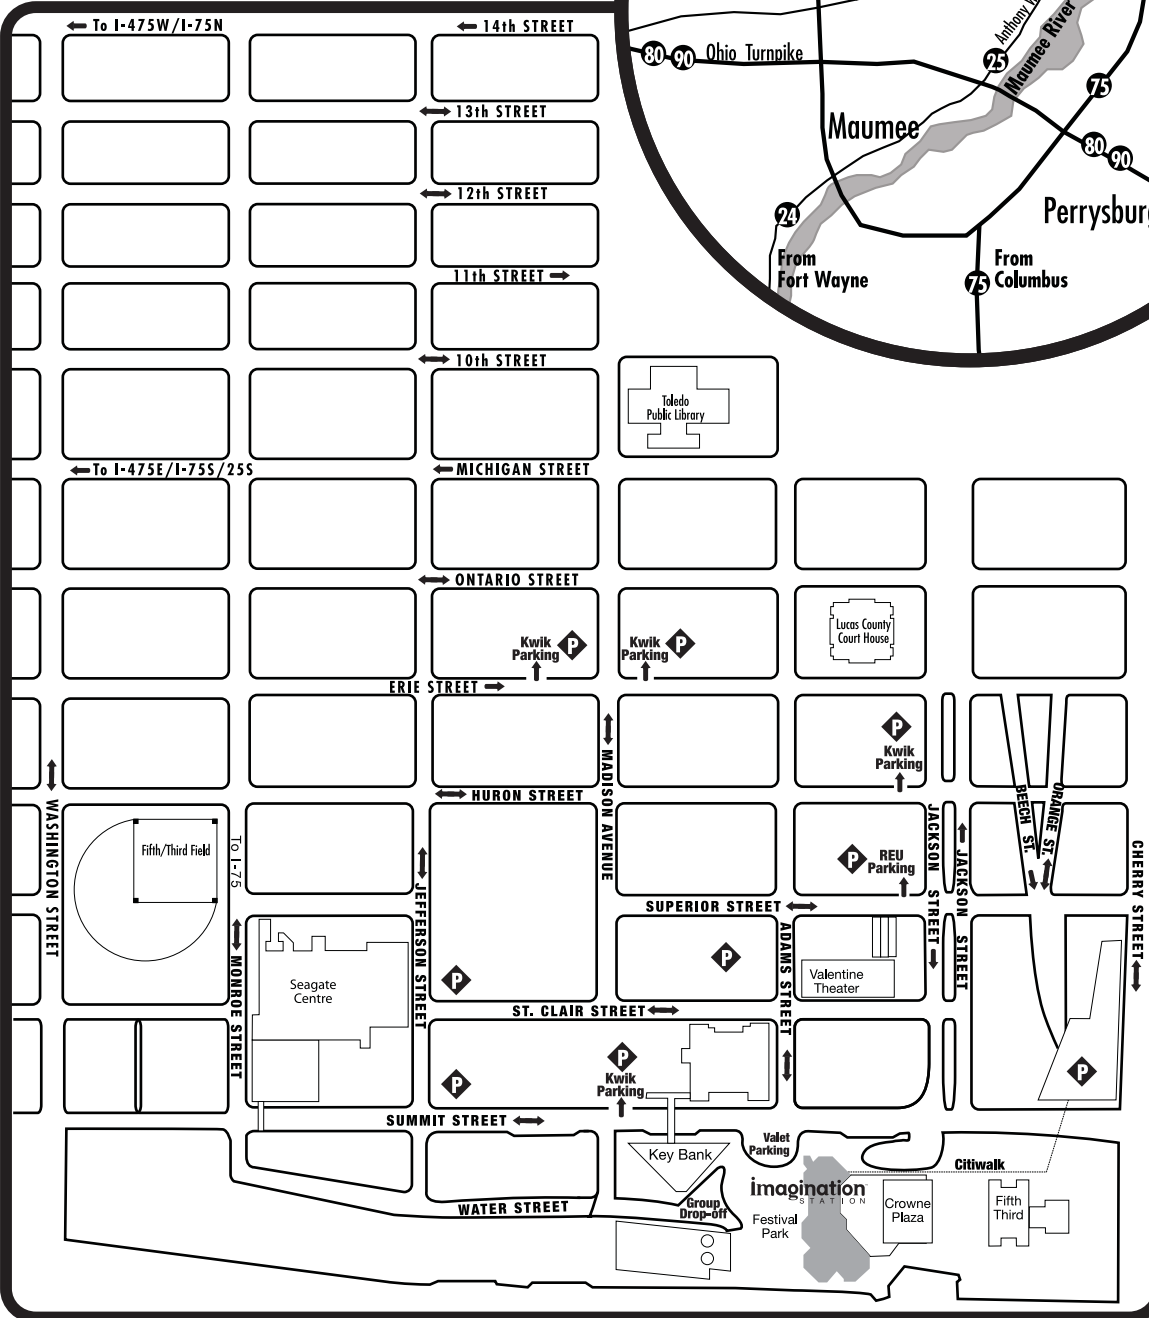

Available with membership card at **Kwik Park** on Summit, Huron or Erie Sts.

Family Plus Membership Levels and above receive Free parking at **Reu Parking** on Superior St.

Additional parking available. Rates may vary.

Imagination Station is accessible for wheelchairs and strollers.

Directions:

From Columbus, OH

- North on US 23
- North on I-75
- Exit #201B Downtown onto Erie St.
- Right onto Washington St.
- Left onto Summit St.
- We are 2 blocks ahead on the right

From Cleveland, OH/Fort Wayne, IN Via Ohio Turnpike (80/90)

- Exit Ohio Turnpike at exit 64 (exit 4A)
- North on I-75
- Exit #201B Downtown onto Erie St.
- Right onto Washington St.
- Left onto Summit St.
- We are 2 blocks ahead on the right

From Fort Wayne, IN Via Route 24

- East on US 24
- South on US 23/I-475
- North on I-75
- Exit #201B Downtown onto Erie St.
- Right onto Washington St.
- Left onto Summit St.
- We are 2 blocks ahead on the right