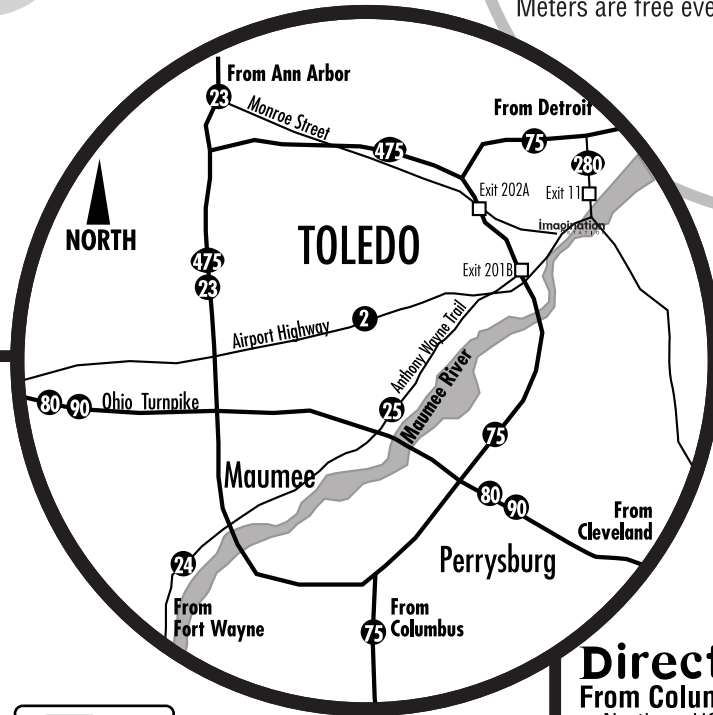

Imagination Station is accessible for wheelchairs and strollers.

Directions:

From Columbus, OH

- North on US 23
- North on I-75
- Exit #201B Downtown onto Erie St.
- Right onto Washington St.
- Left onto Summit St.
- We are 2 blocks ahead on the right

From Ann Arbor, MI

- South on US 23
- Merge left on I-475 East
- Exit #202A onto Washington St.
- Left onto Summit St.
- We are 2 blocks ahead on the right

From Detroit, MI

- South on I-75
- South on I-280
- Exit #11 onto Greenbelt Parkway
- Left onto Cherry St.
- Right onto Summit St.
- We are 2 blocks ahead on the left

From Cleveland, OH/Fort Wayne, IN Via Ohio Turnpike (80/90)

- Exit Ohio Turnpike at exit 64 (exit 4A)
- North on I-75
- Exit #201B Downtown onto Erie St.
- Right onto Washington St.
- Left onto Summit St.
- We are 2 blocks ahead on the right

From Fort Wayne, IN Via Route 24

- East on US 24
- South on US 23/I-475
- North on I-75
- Exit #201B Downtown onto Erie St.
- Right onto Washington St.
- Left onto Summit St.
- We are 2 blocks ahead on the right