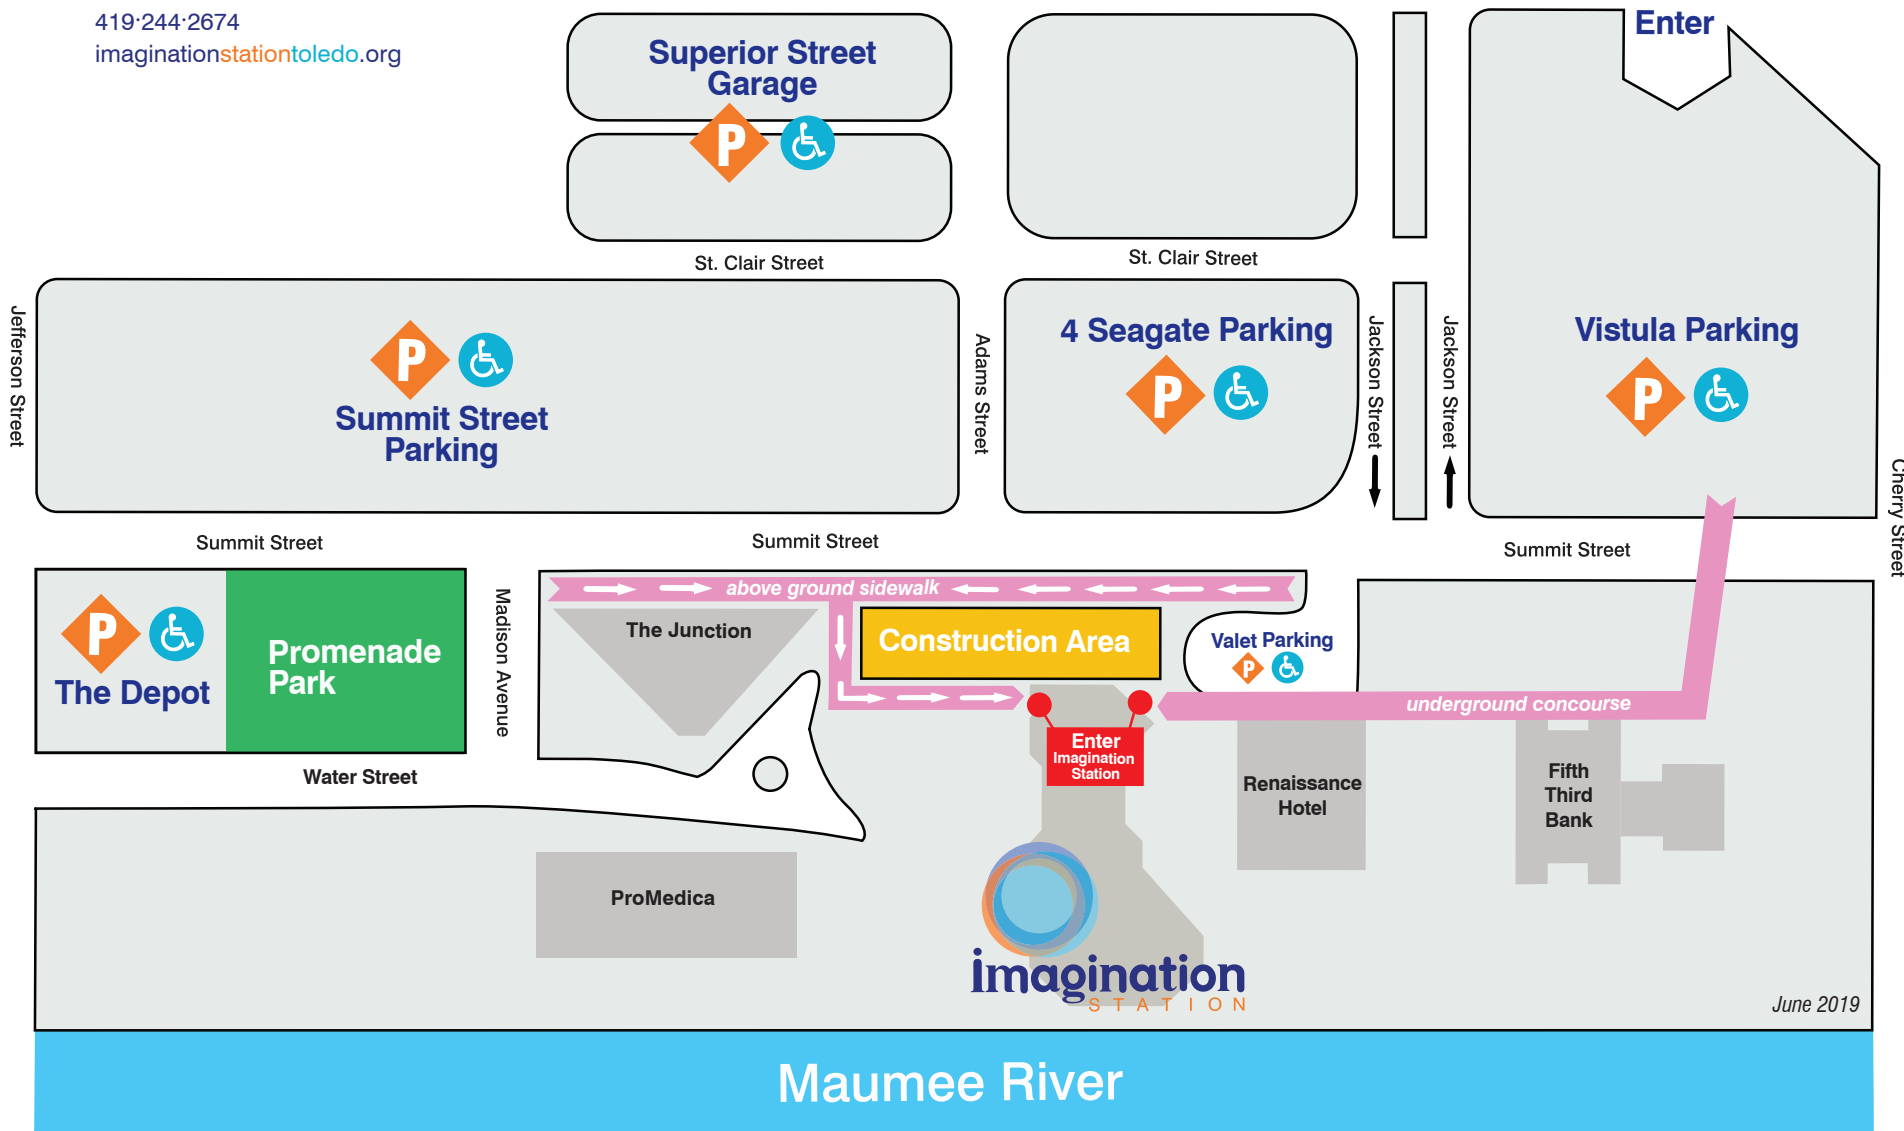

1 Discovery Way
Toledo, Ohio 43604-1579
41° 39'N 83° 32'W

419-244-2674
imaginationstationtoledo.org

Discounted or free parking for Imagination Station Members available at the following garages (based on Membership level) :

Summit St. Parking Garage (Port Lawrence) 227 N. St Clair St.
Located next to the PNC Building at Jefferson St. and N. St. Clair St.
Entry is on N. St. Clair St., opposite the Tower on the Maumee.

Superior St. Parking Garage 334 N. Superior St.
Located on Superior St. between Madison and Adams.
Entry is on the 300 block of Superior St. or the 300 block of N. St. Clair St.

Vistula Parking Garage 610 N. Superior St.
Located at the corner of Summit and Cherry streets.
Entry is on Superior St. at Orange St.

Other adjacent parking garages:

4 SeaGate Parking Garage 444 N. St. Clair St.
Located at the corner of N. St. Clair St. and Jackson St.
Entry is on N. St. Clair St.

The Depot Parking Garage 200 Jefferson Ave.
Located next to Promenade Park at the corner of Summit St. and Jefferson Ave.
Entry is on Jefferson Ave. **Parking is only available on Saturday and Sunday.**

Those with accessibility needs, please call ahead for drop off and pick up information at 419-244-2674.