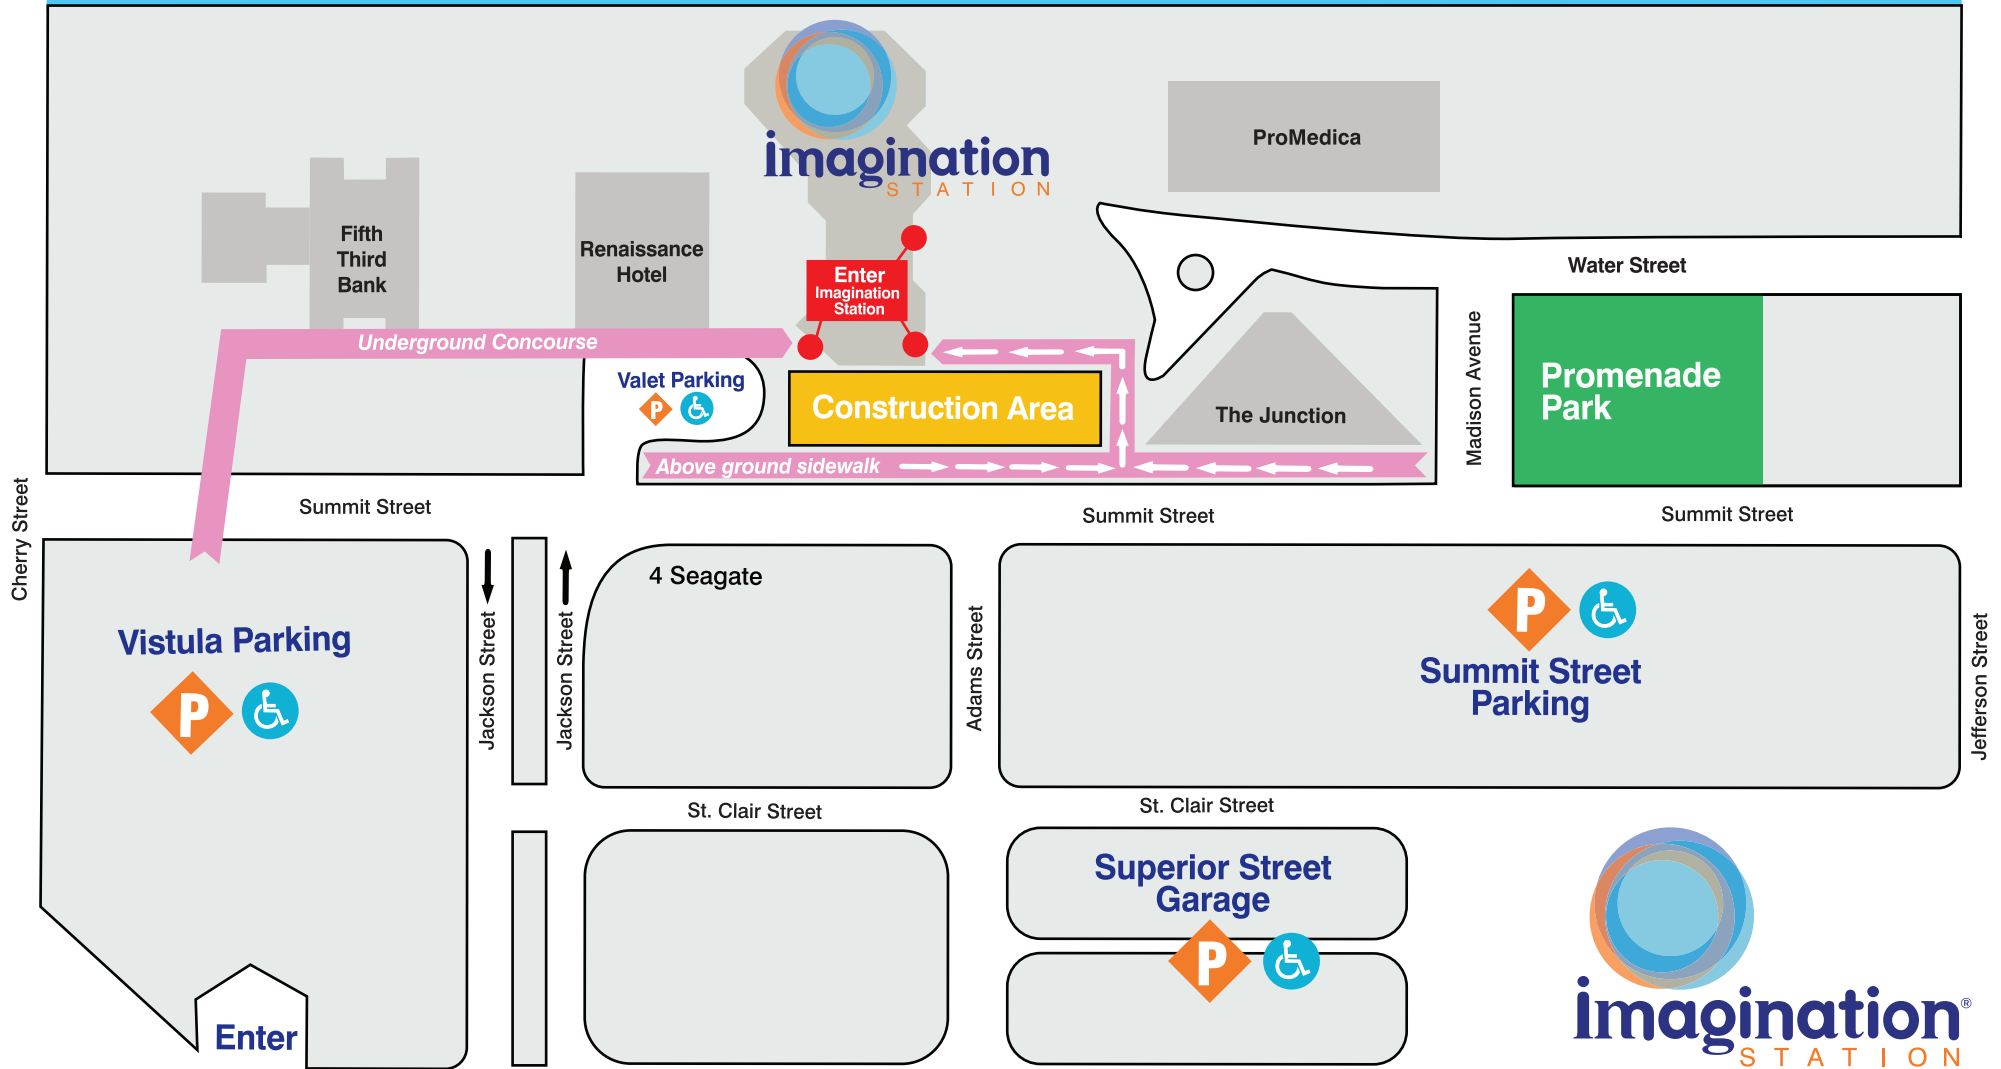

Maumee River

If you are a member of Imagination Station, we offer discounted or free parking based on your membership level at the following garages:

Vistula Parking Garage 222 N. St Clair St.
Vistula Parking Garage is located across from One SeaGate (at Summit and Cherry streets) and entry to Vistula is on Superior Street at Orange Street.

Superior St. Parking Garage 334 N. Superior St.
Located on Superior St. between Madison and Adams.
Entry to Superior St. Parking Garage is on the 300 block of Superior or the 300 block of N. St. Clair St.

Summit St. Parking Garage (Port Lawrence) 227 N. St Clair St
Located next to the PNC Building at Jefferson St. and N. St. Clair St.
Entry to Summit St. Parking Garage is located on N. St. Clair St., opposite the Tower on the Maumee.

pure science. pure fun.

1 Discovery Way
Toledo, Ohio 43604-1579
41° 39'N 83° 32'W

419-244-2674
imaginationstationtoledo.org