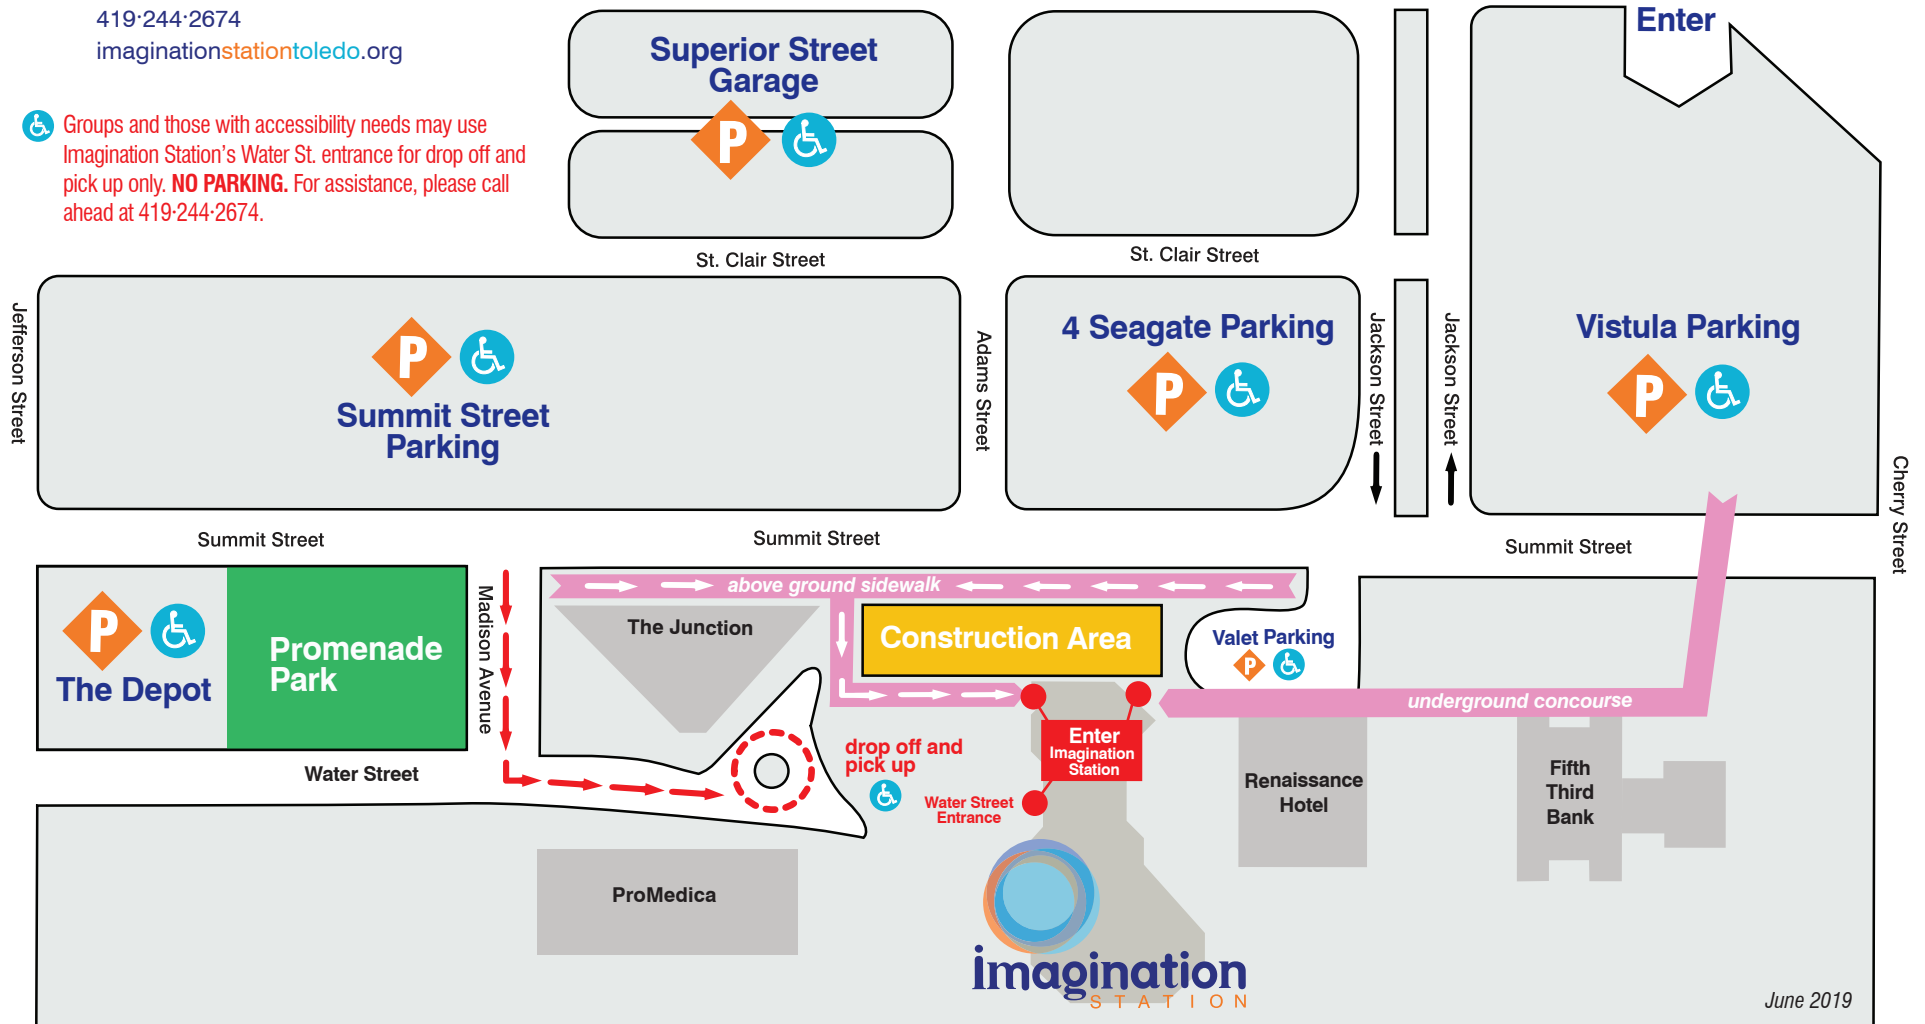

Discounted or free parking for Imagination Station Members available at the following garages (based on Membership level) :

**Summit St. Parking Garage (Port Lawrence)** 227 N. St Clair St.  
Located next to the PNC Building at Jefferson St. and N. St. Clair St.  
Entry is on N. St. Clair St., opposite the Tower on the Maumee.

**Superior St. Parking Garage** 334 N. Superior St.  
Located on Superior St. between Madison and Adams.  
Entry is on the 300 block of Superior St. or the 300 block of N. St. Clair St.

**Vistula Parking Garage** 610 N. Superior St.  
Located at the corner of Summit and Cherry streets.  
Entry is on Superior St. at Orange St.

Other adjacent parking garages:

**4 SeaGate Parking Garage** 444 N. St. Clair St.  
Located at the corner of N. St. Clair St. and Jackson St.  
Entry is on N. St. Clair St.

**The Depot Parking Garage** 200 Jefferson Ave.  
Located next to Promenade Park at the corner of Summit St. and Jefferson Ave.  
Entry is on Jefferson Ave. **Parking is only available on Saturday and Sunday.**

**BUS PARKING** is on the river side of Water St. between Walnut St. and Lagrange St.  
Water St. can be accessed by driving northeast on Summit St. Turn right immediately past WTOL onto Walnut St. then left on Water St.