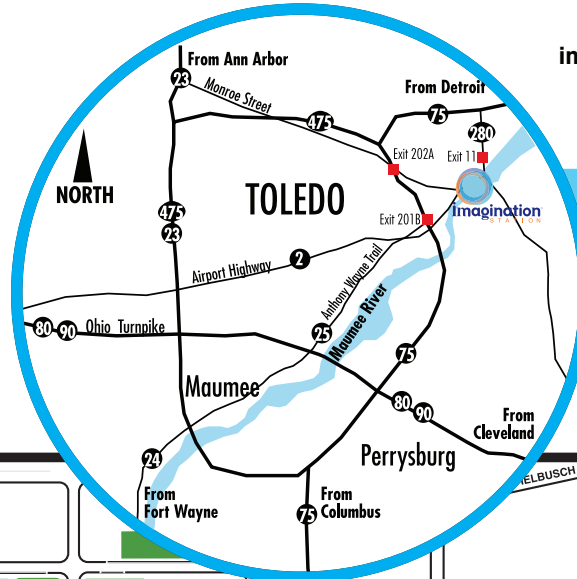

## Directions

### From Columbus, OH

- North on US 23
- North on I-75
- Exit #201B Downtown onto Erie St.
- Right onto Washington St.
- Left onto Summit St.
- We are 2 blocks ahead on the right.

### From Cleveland, OH/Fort Wayne, IN Via Ohio Turnpike (80/90)

- Exit Ohio Turnpike at exit 64 (exit 4A)
- North on I-75
- Exit #201B Downtown onto Erie St.
- Right onto Washington St.
- Left onto Summit St.
- We are 2 blocks ahead on the right.

### From Fort Wayne, IN Via Route 24

- East on US 24
- South on US 23/I-475
- North on I-75
- Exit #201B Downtown onto Erie St.
- Right onto Washington St.
- Left onto Summit St.
- We are 2 blocks ahead on the right.