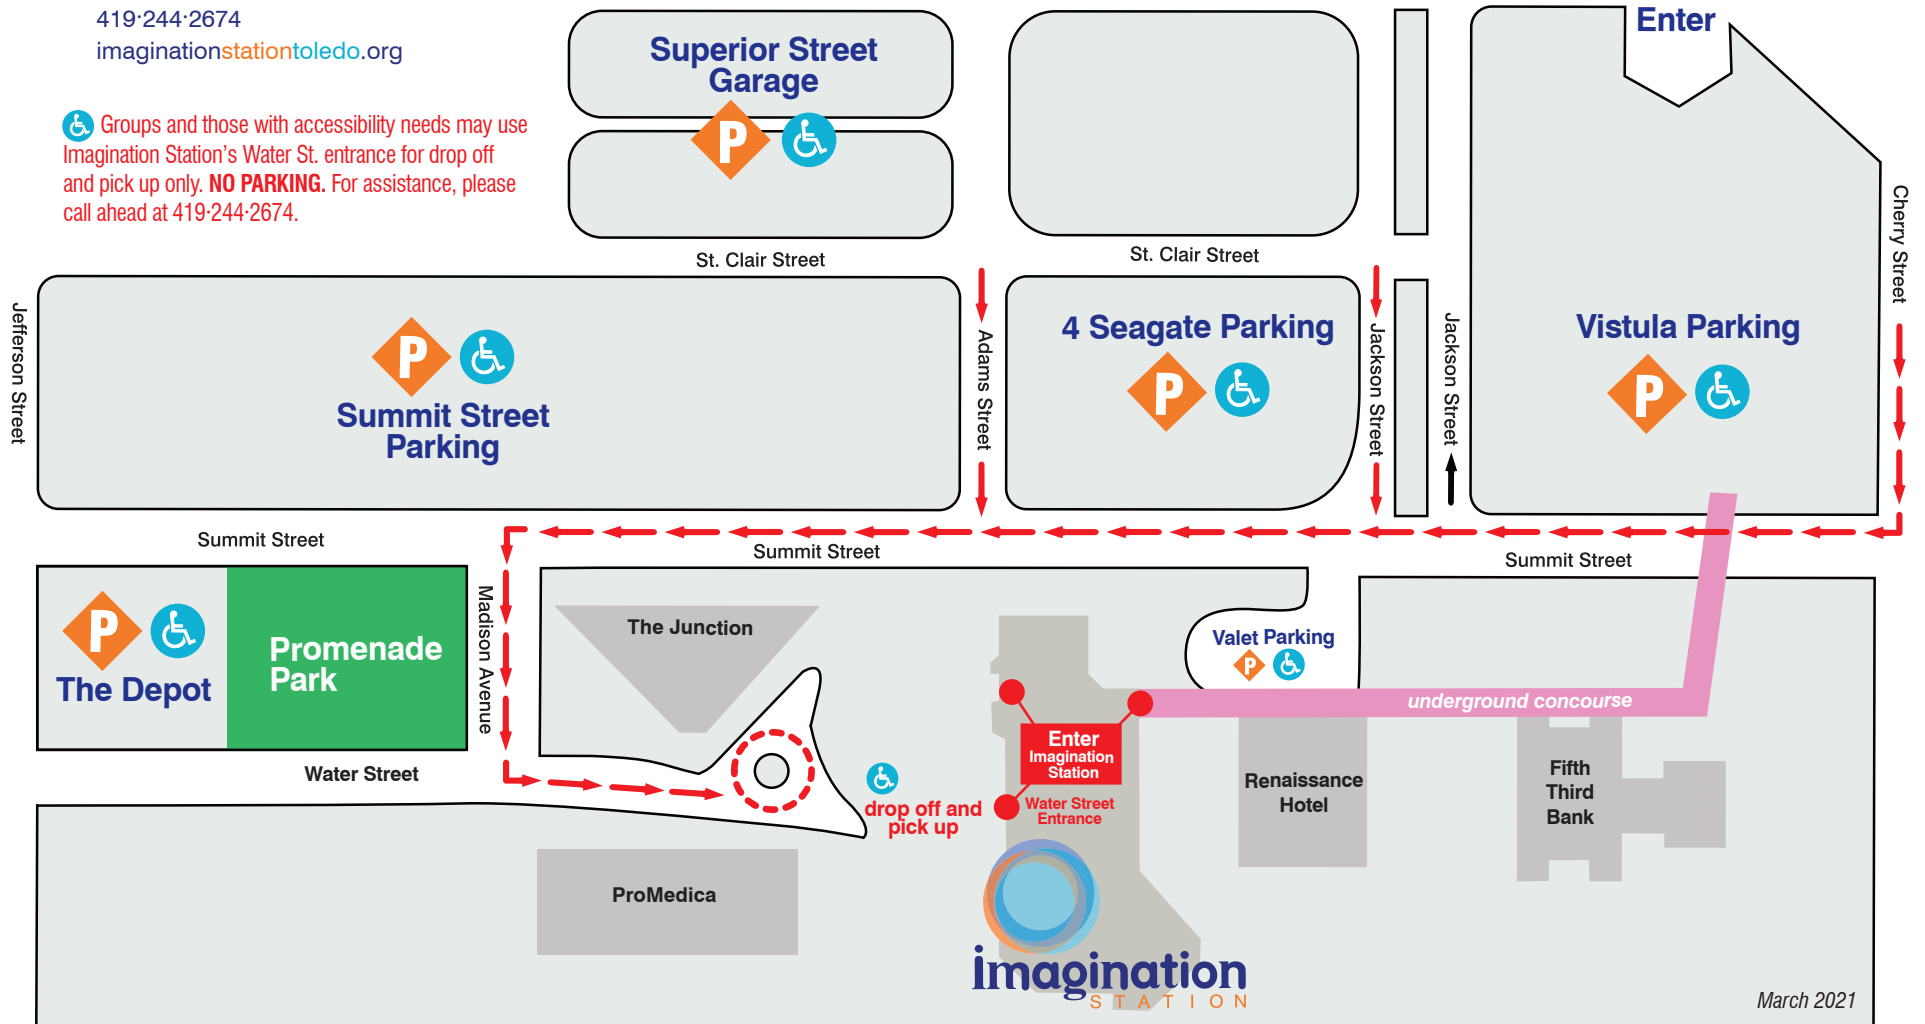

pure science. pure fun.

1 Discovery Way  
Toledo, Ohio 43604-1579  
41° 39'N 83° 32'W

419-244-2674  
imaginationstationtoledo.org

Groups and those with accessibility needs may use Imagination Station's Water St. entrance for drop off and pick up only. **NO PARKING.** For assistance, please call ahead at 419-244-2674.

**Discounted or free parking for Imagination Station Members available at the following garages (based on Membership level) :**

**Summit St. Parking Garage (Port Lawrence)** 227 N. St Clair St.  
Located next to the PNC Building at Jefferson St. and N. St. Clair St.  
Entry is on N. St. Clair St., opposite the Tower on the Maumee.

**Superior St. Parking Garage** 334 N. Superior St.  
Located on Superior St. between Madison and Adams.  
Entry is on the 300 block of Superior St. or the 300 block of N. St. Clair St.

**Vistula Parking Garage** 610 N. Superior St.  
Located at the corner of Summit and Cherry streets.  
Entry is on Superior St. at Orange St.

**Other adjacent parking garages:**

**4 SeaGate Parking Garage** 444 N. St. Clair St.  
Located at the corner of N. St. Clair St. and Jackson St.  
Entry is on N. St. Clair St.

**The Depot Parking Garage** 200 Jefferson Ave.  
Located next to Promenade Park at the corner of Summit St. and Jefferson Ave.  
Entry is on Jefferson Ave. **Parking is only available on Saturday and Sunday.**